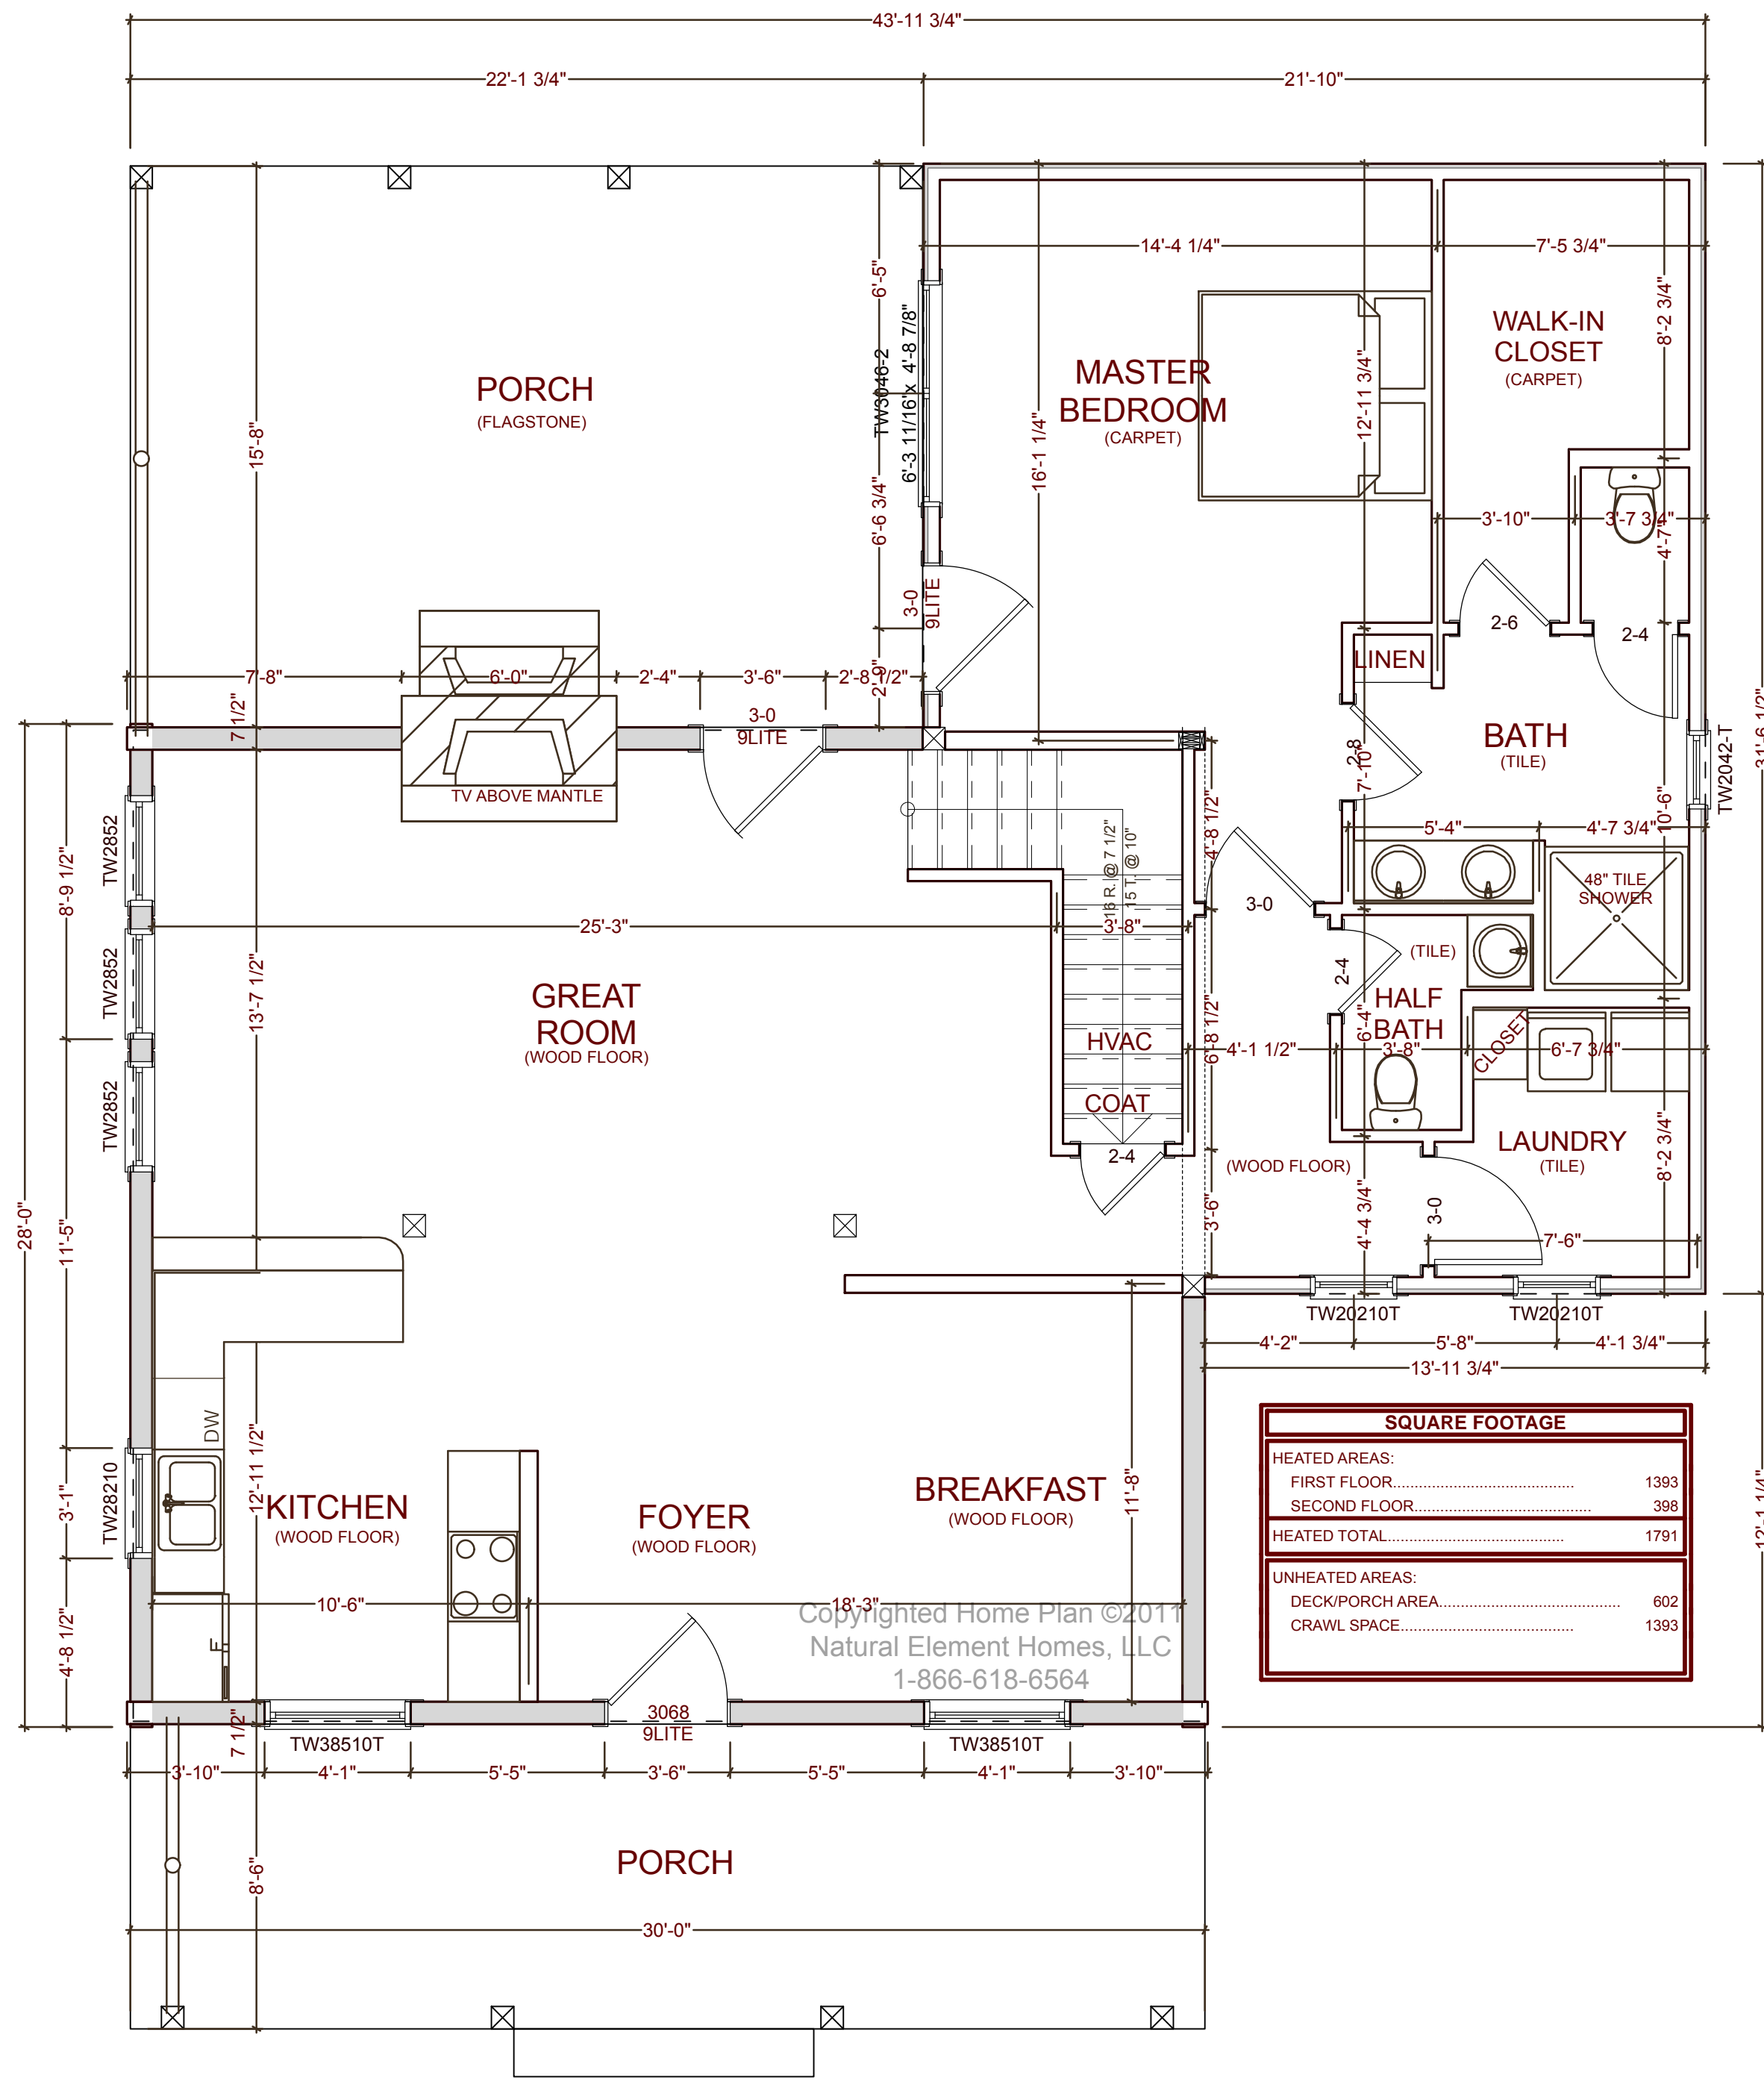

natural element homes

THE CHIMNEY TOP CAMP

114 County Road 577 ◊ Englewood, Tennessee ◊ 1-866-618-6564 ◊ www.NaturalElementHomes.com

© 2011 Natural Element Homes, LLC

SQUARE FOOTAGE	
HEATED AREAS:	
FIRST FLOOR.....	1393
SECOND FLOOR.....	398
HEATED TOTAL.....	1791
UNHEATED AREAS:	
DECK/PORCH AREA.....	602
CRAWL SPACE.....	1393

Copyrighted Home Plan ©2011
 Natural Element Homes, LLC
 1-866-618-6564

MAIN FLOOR PLAN

SECOND FLOOR PLAN

Copyrighted Home Plan ©2011
FRONT ELEVATION
The Home Plan Company, LLC
1-866-618-6564

NOTE: GRADE CONDITIONS TO
BE VERIFIED ON SITE