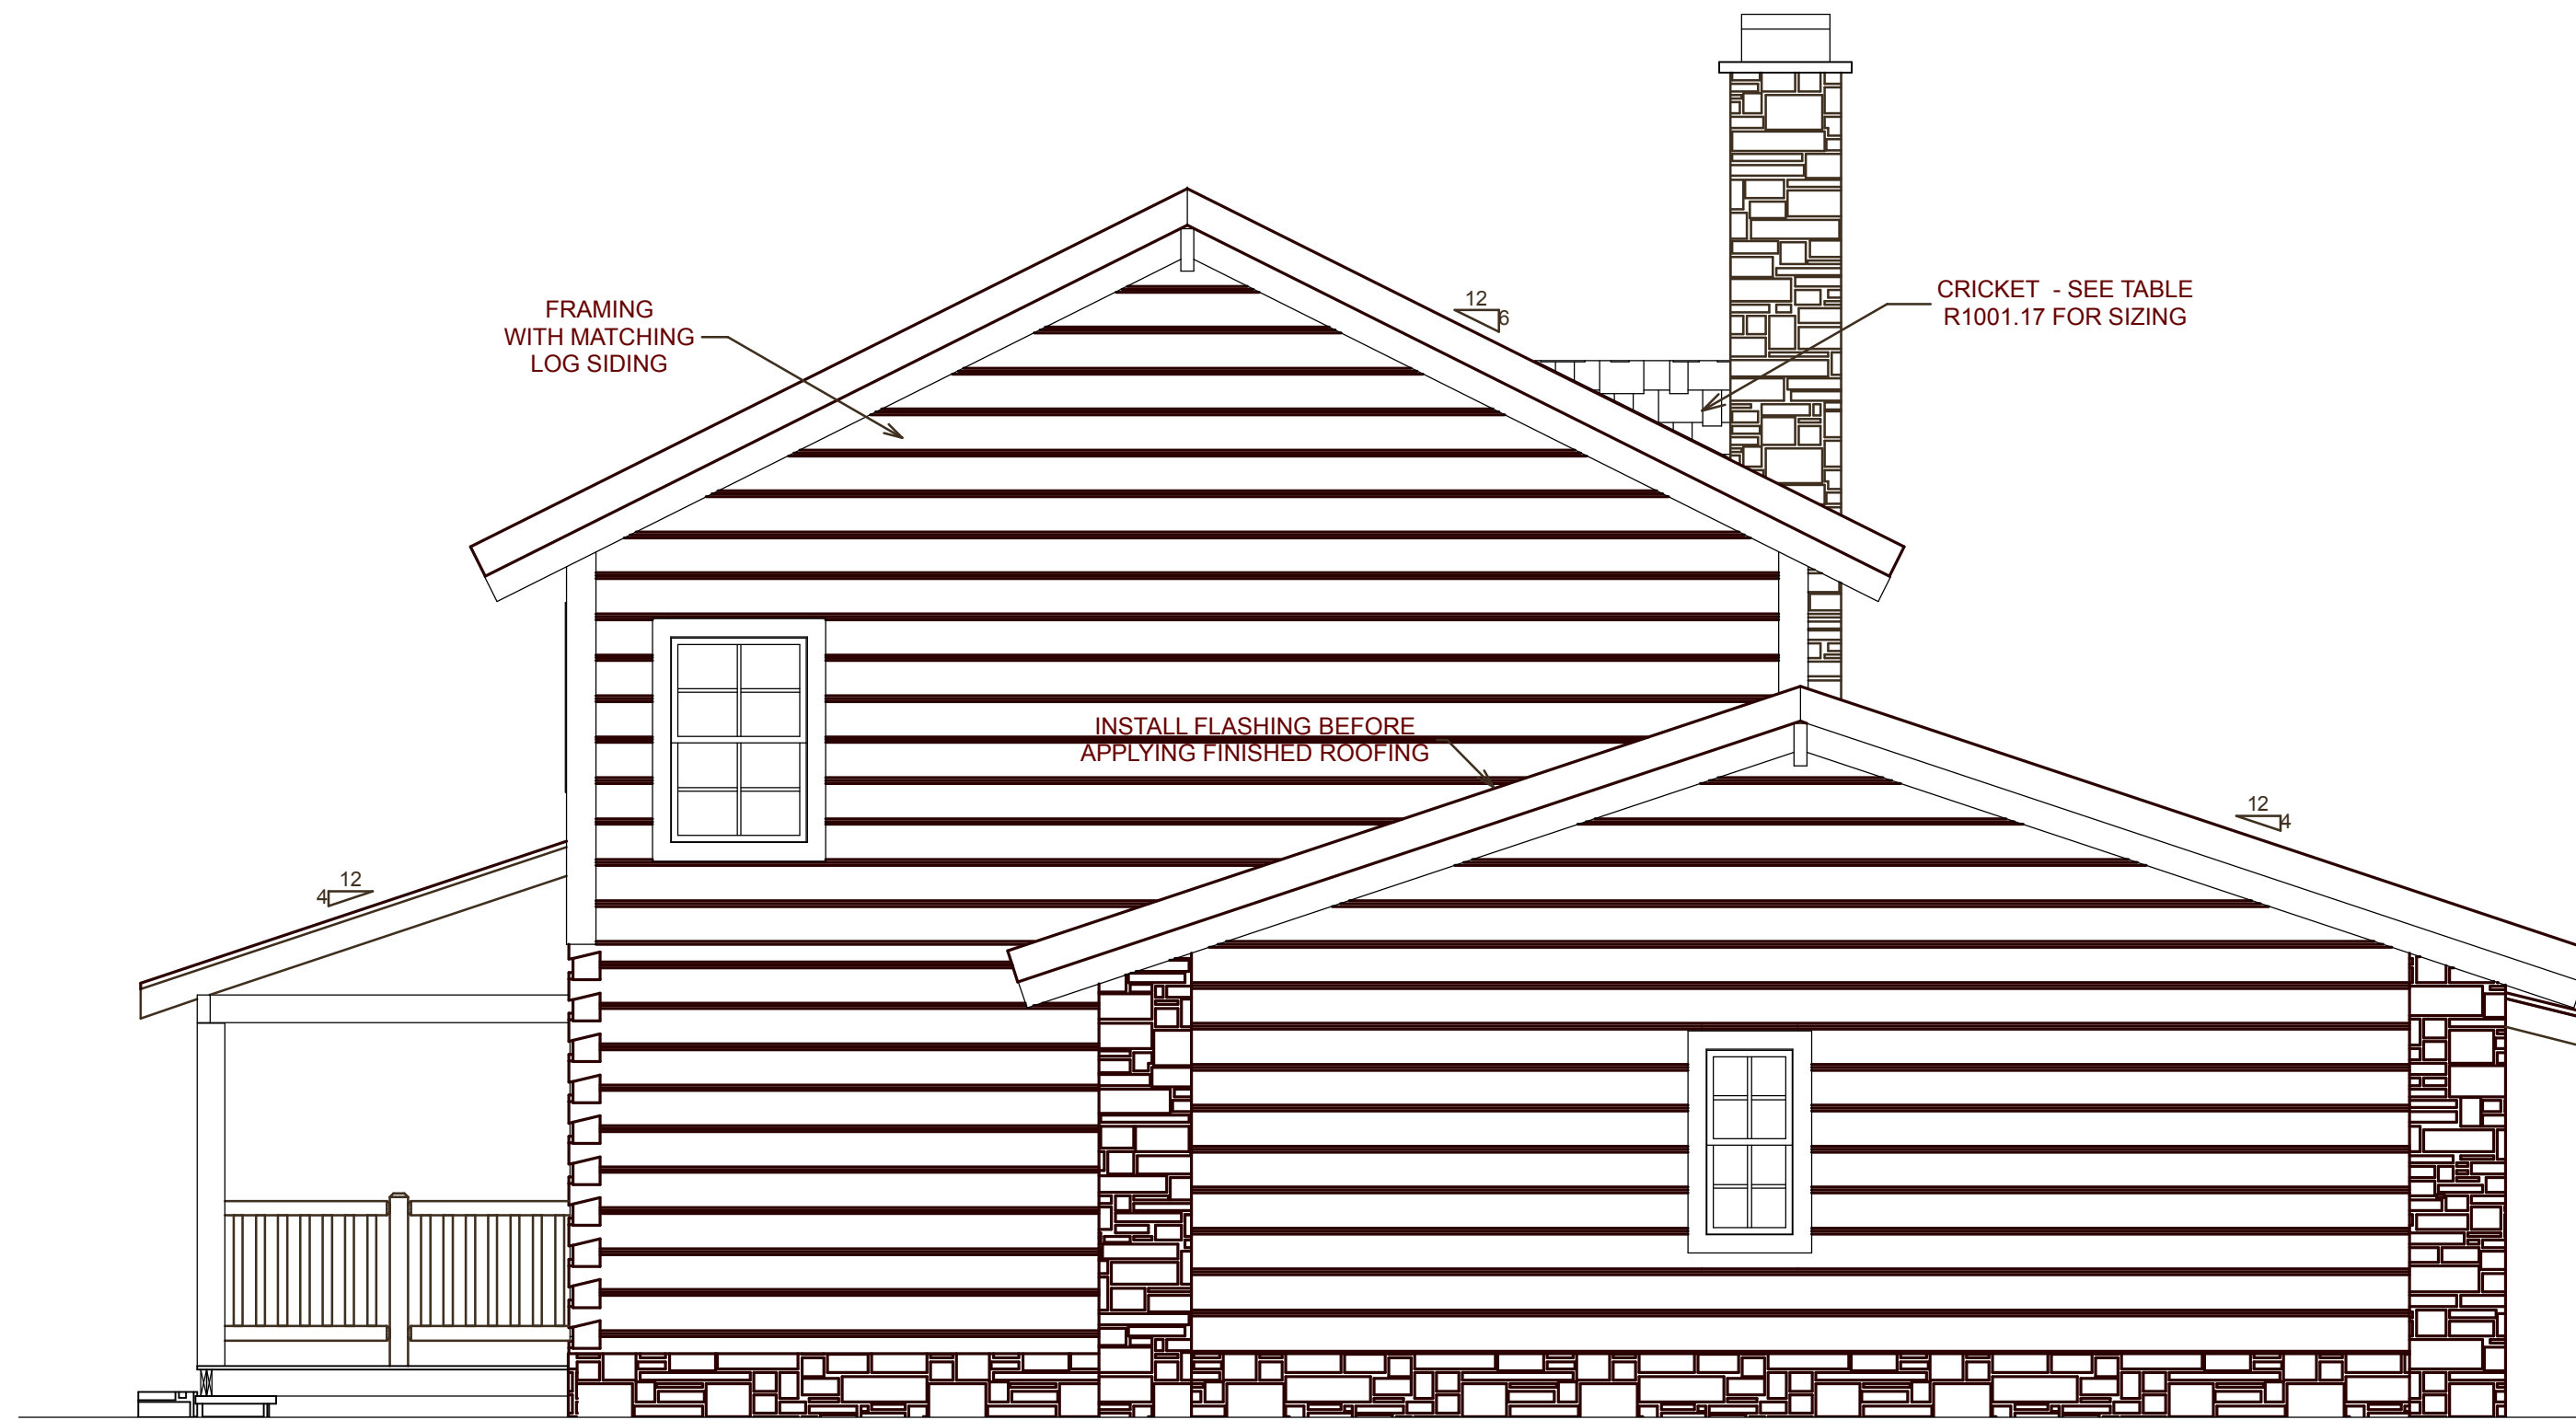

Copyrighted Home Plan ©2011
 Natural Element Homes, LLC
 1-866-618-6564

MAIN FLOOR PLAN

SECOND FLOOR PLAN

Copyrighted Home Plan ©2011
FRONT ELEVATION
The Home Plan Company, LLC
1-866-618-6564

NOTE: GRADE CONDITIONS TO
BE VERIFIED ON SITE

Copyrighted Home Plan ©2011
LEFT ELEVATION
 Northwood Homes, LLC
 1-866-618-6564

Copyrighted Home Plan ©2011
Natural Element Homes, LLC
1-866-551-1111
REAR ELEVATION

Copyrighted Home Plan ©2011
Natural Element Homes, LLC
RIGHT ELEVATION
1-800-616-6504