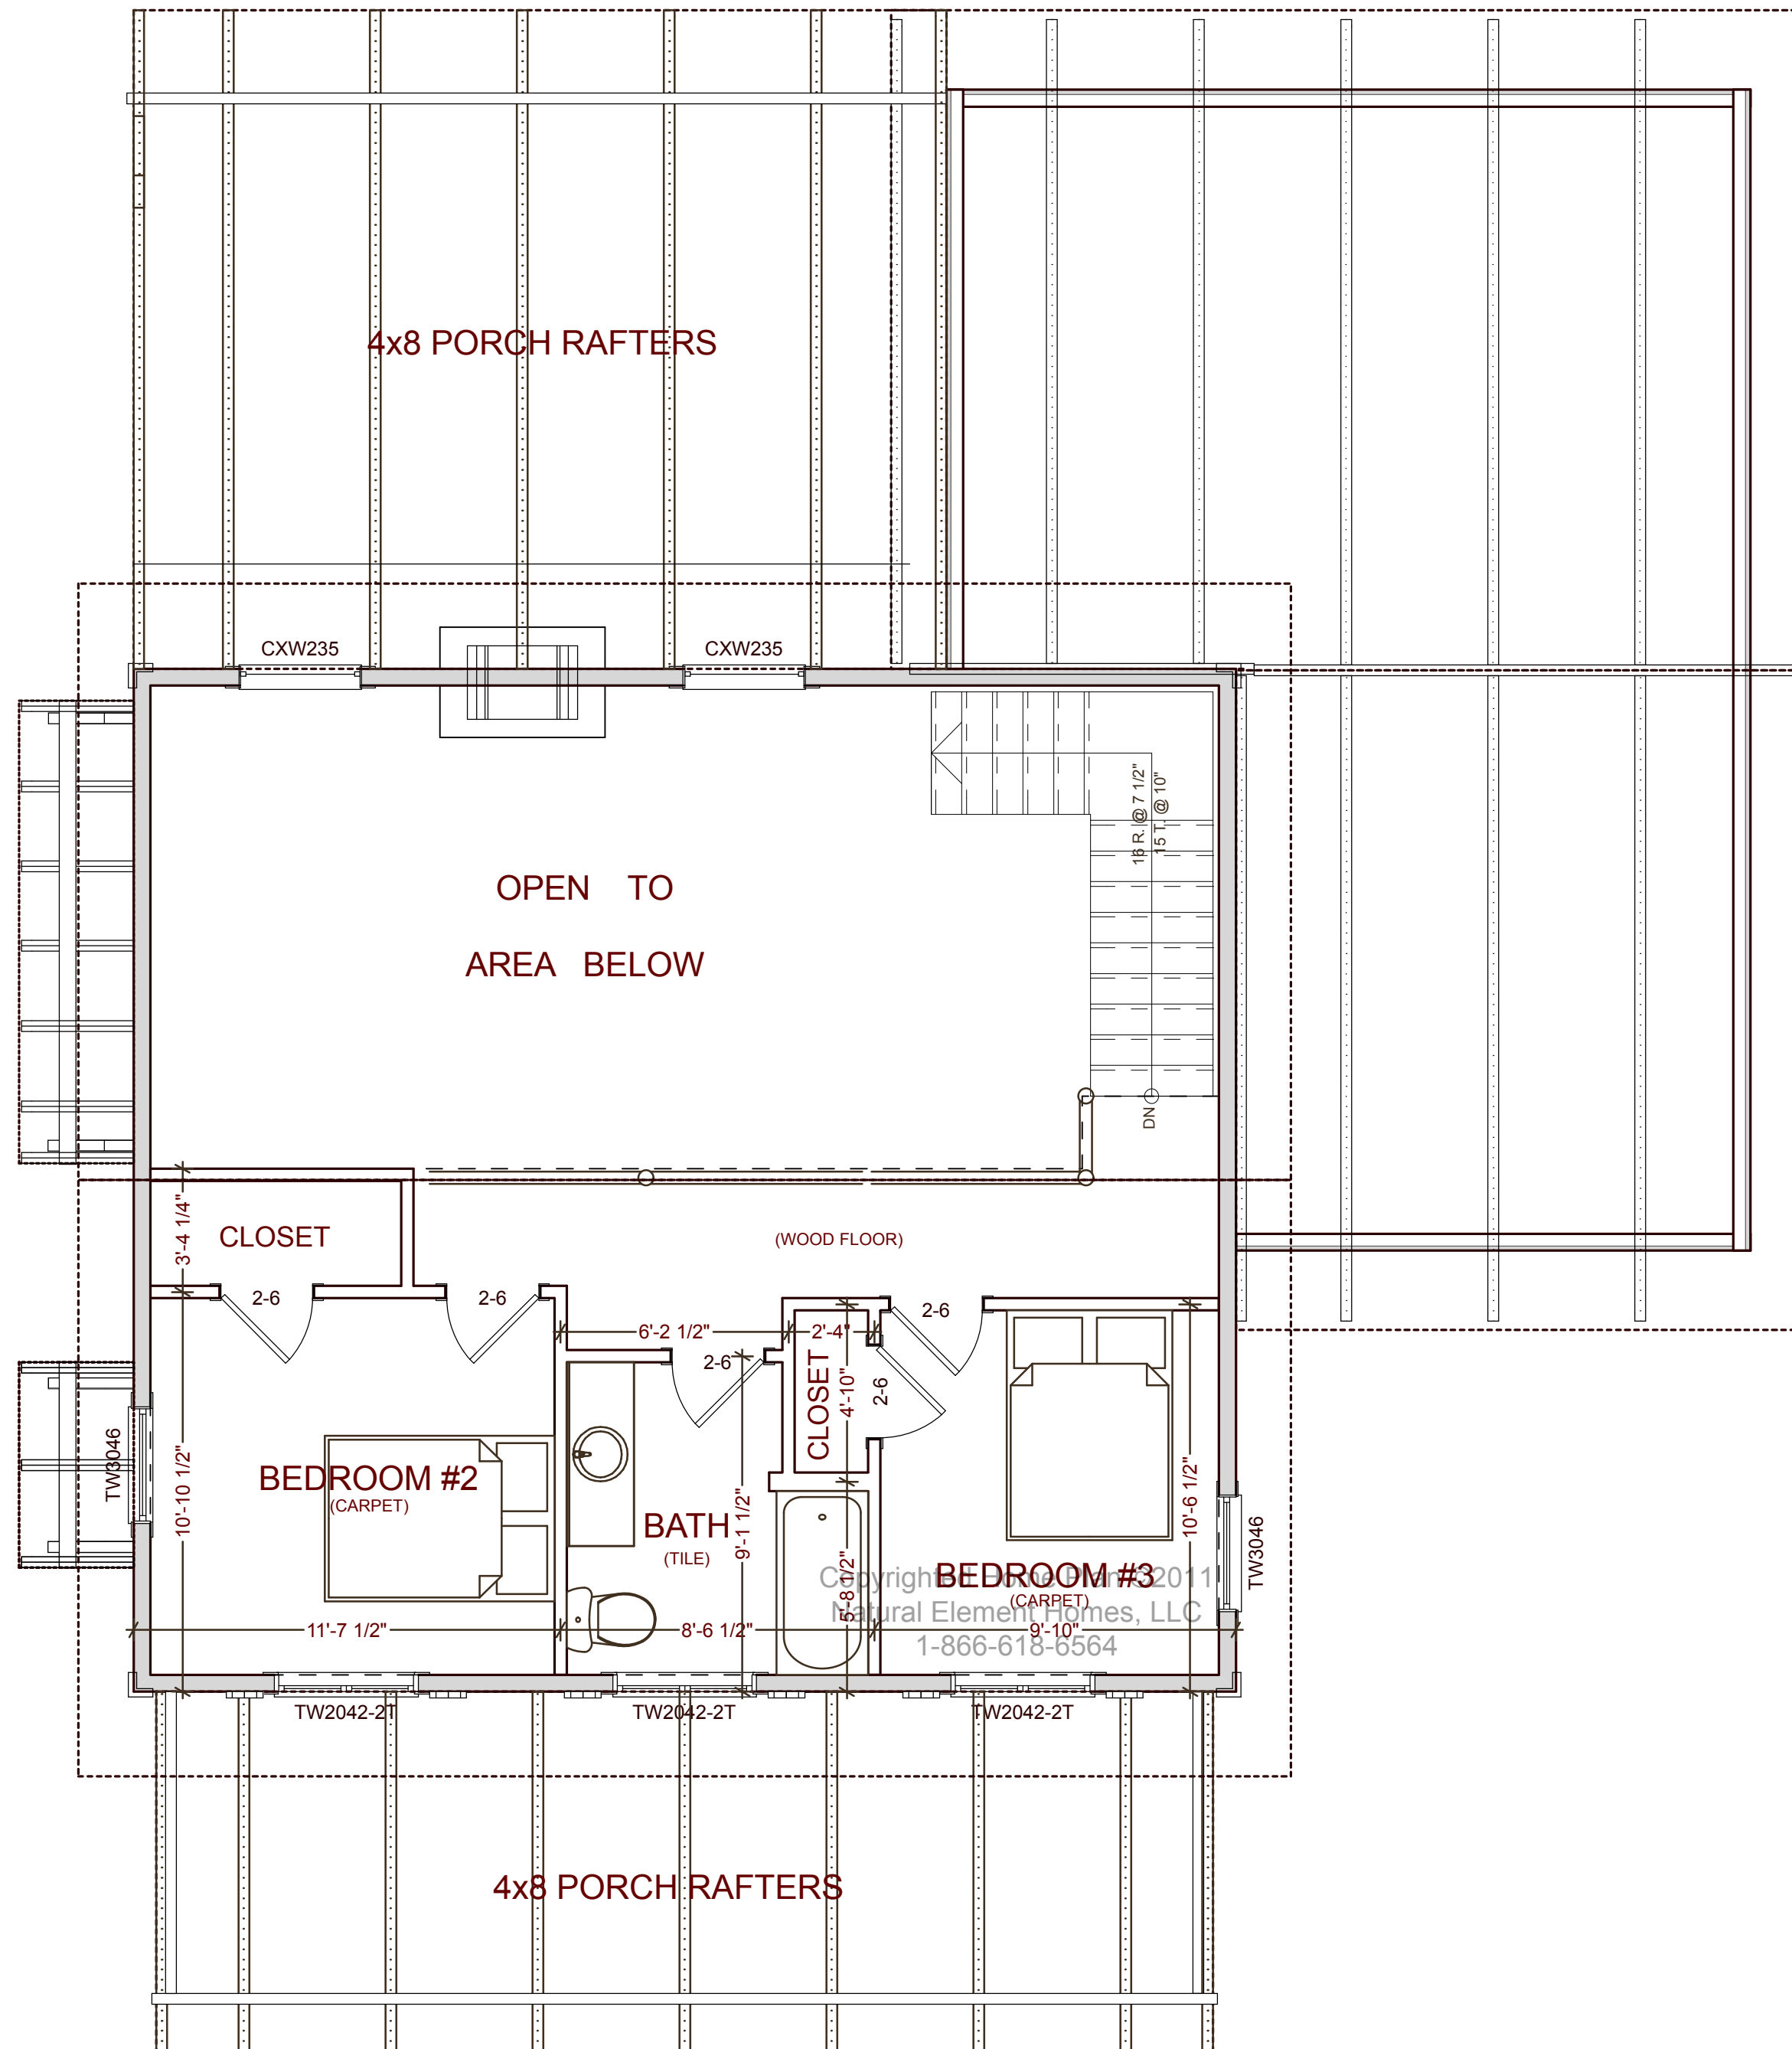

MAIN FLOOR PLAN